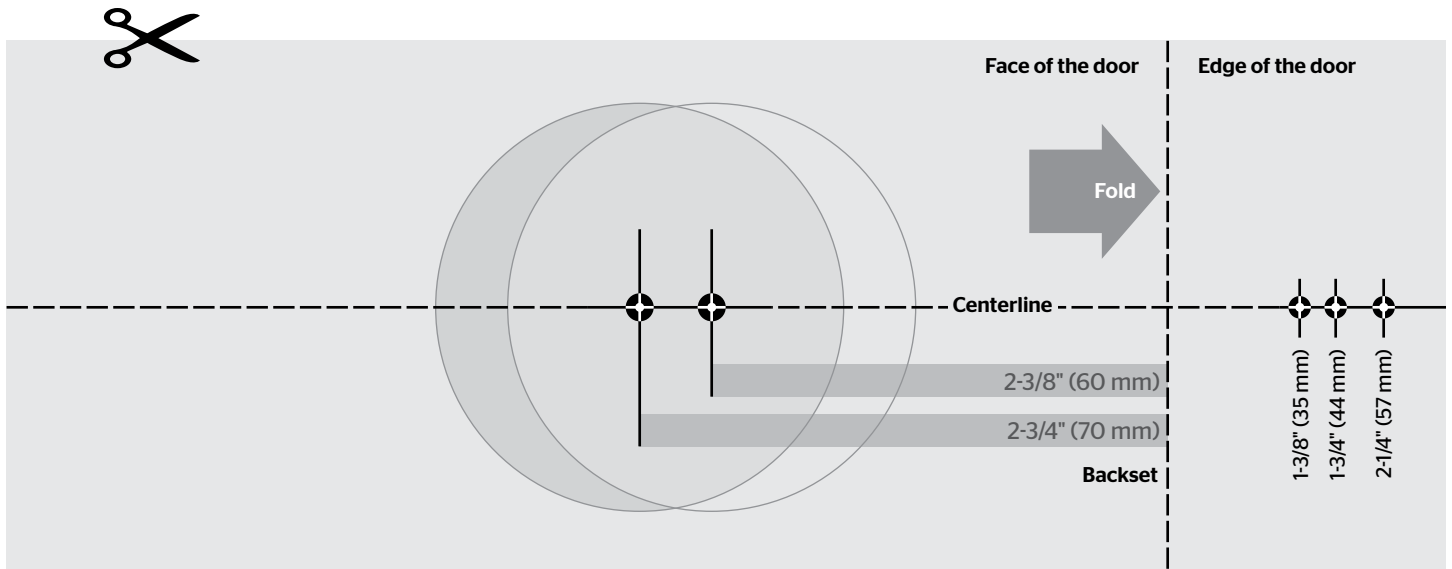

**IMPORTANT: When printing this document, select "Actual size" from the print options dialog box. Measure the rectangle below and confirm that it is exactly 5" x 1/2" (127 x 12.7 mm) before using the template to prepare your door.**