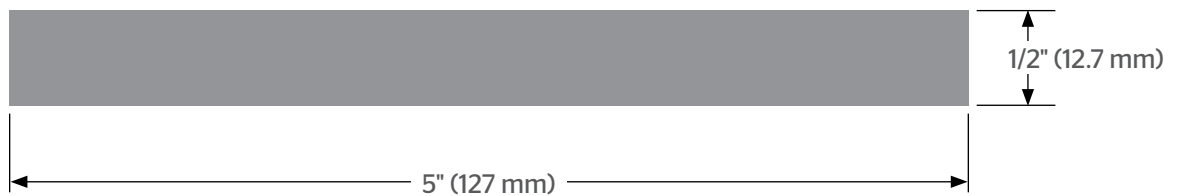

**IMPORTANT: When printing this document, select "Actual size" from the print options dialog box. Measure the rectangle below and confirm that it is exactly 5" x 1/2" (127 x 12.7 mm) before using the template to prepare your door.**